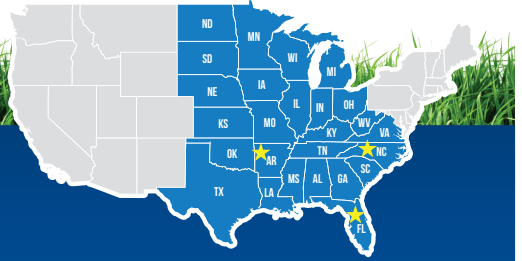

Carswell

DISTRIBUTING COMPANY

At Carswell Distributing Company, we partner with you to offer more than just products. We drive dealer success through strong sales programs, enhanced marketing, and technical expertise.

**3 FULLY STOCKED WAREHOUSES
SERVING 26 STATES**